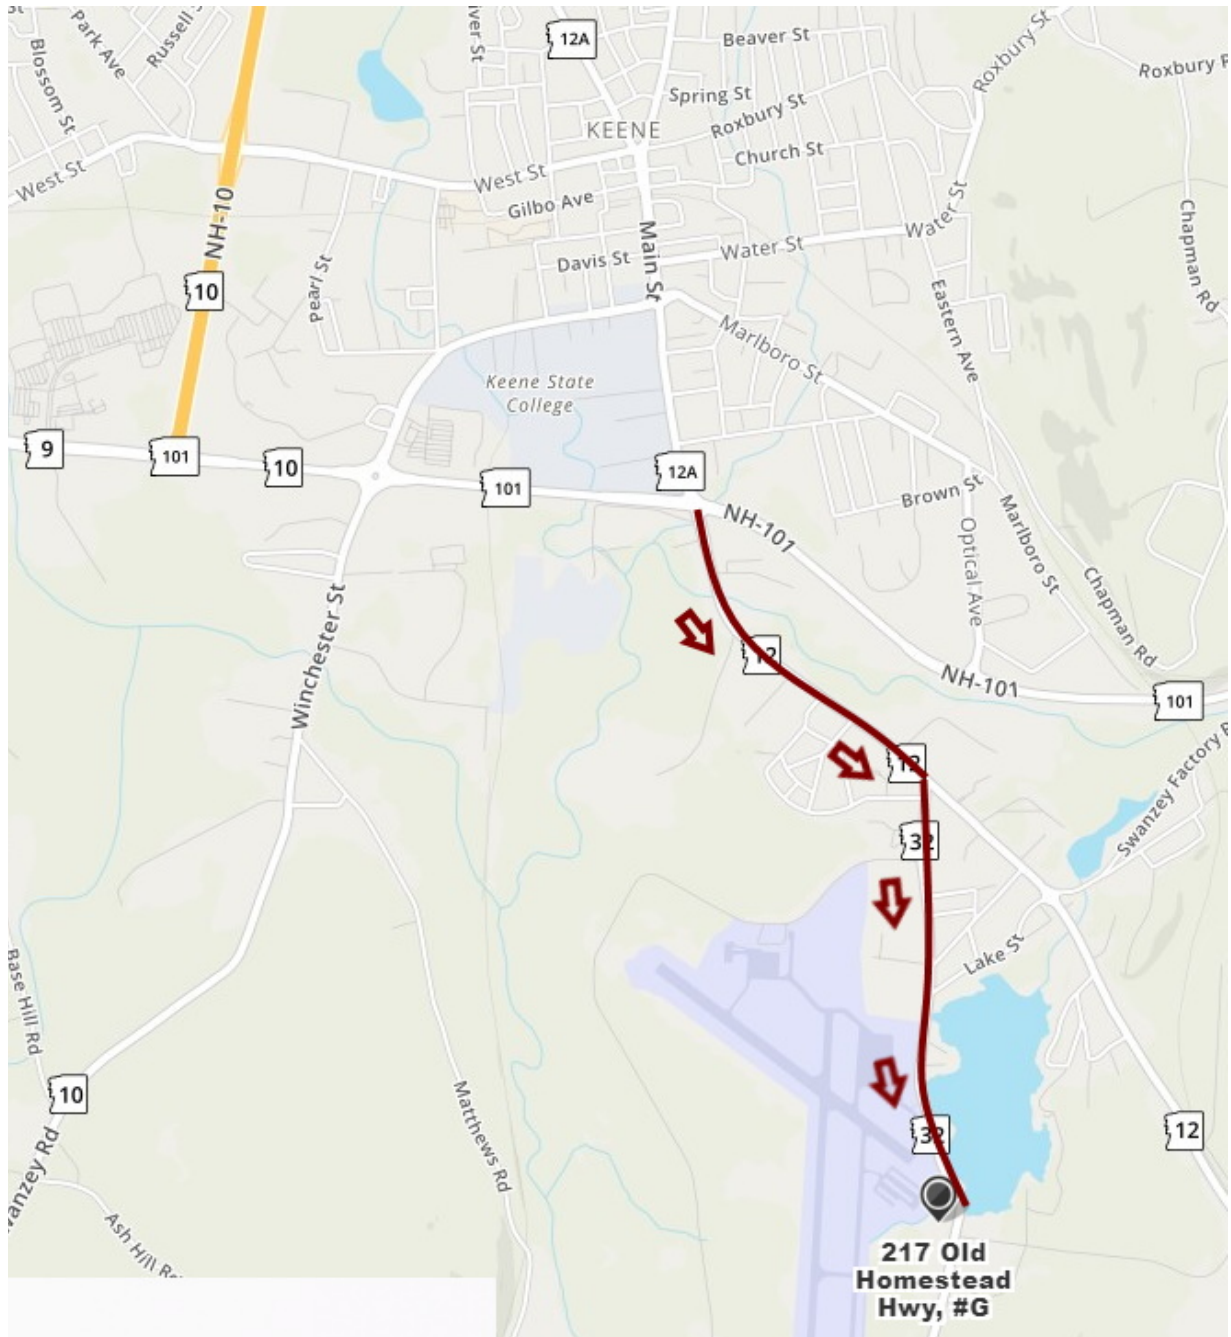

- ❖ Coming from South Main Street, at the intersection of Route 101 and Route 12, you want to head south on Route 12, driving past Keene Auto Body.
- ❖ Drive past the Hope Chapel on the right and bear Right onto Old Homestead Hwy (which is Route 32) following signs to the Keene Airport.
- ❖ Continue down Route 32 past the Keene Airport
- ❖ Just after Wilson Pond on the left, on your right you will see a large red barn with a sign for "Swanzey Homestead Offices".
- ❖ Follow the Parking directions below.

From the South via Route 10:

- ❖ Head North on Route 10, passing Bob's Garage and North Winchester Street, taking the next Right on to Sawyer's Crossing Road, towards Rymes Propane.
- ❖ Follow the road and go through the covered bridge.
- ❖ At the stop sign, turn Left and continue Sawyer's Crossing until the fork.
- ❖ Turn Left at the fork, and head past Monadnock Regional High school, heading North on Route 32.
- ❖ Continue past Frazier and Sons Furniture store until you see a large red barn on the left-hand side with the "Swanzey Homestead Offices" sign.
- ❖ Follow the Parking directions below.

From the South via Route 12:

- ❖ Head North on Route 12
- ❖ After the Cheshire Fair grounds on the left-hand side, get into the Left turn only lane and make a Left on to Safford Drive.
- ❖ Follow the road until the stop sign and make a left turn and continue down the road around the Nano Tech building.
- ❖ At the stop sign, take a Right on to Route 32 North, and the large red barn building will be to your left with the "Swanzey Homestead Offices" sign.
- ❖ Follow the Parking directions below.

directions on reverse