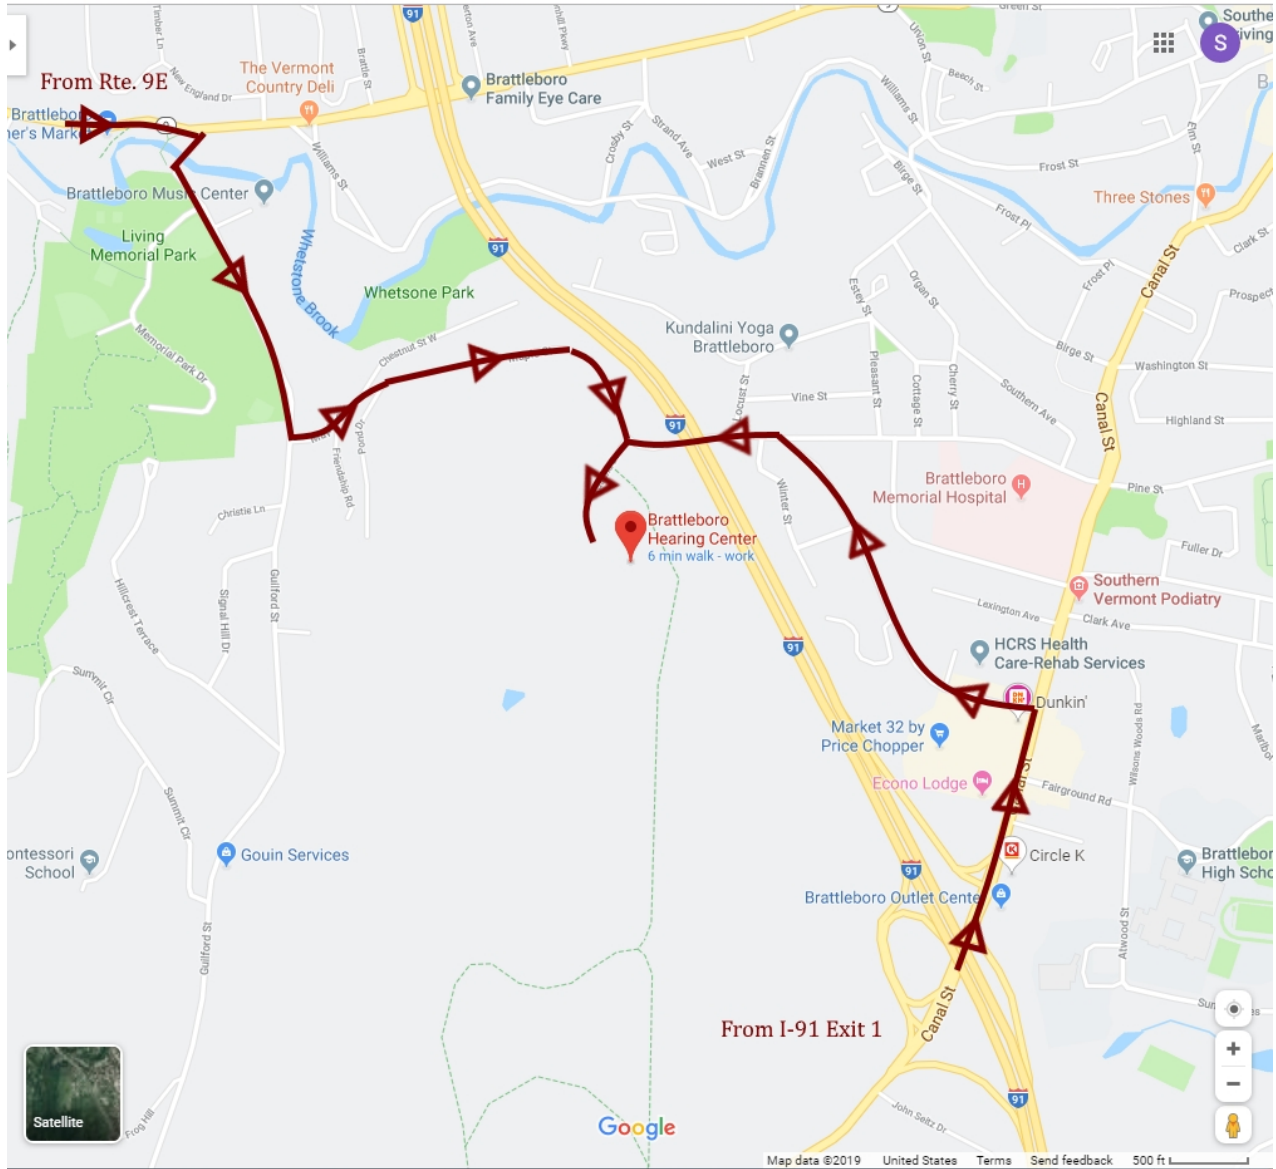

130 Austine Drive, Suite 210
Brattleboro, VT 05301
Voice (802) 254-3922
Fax (802) 258-9512

Brattleboro Hearing Center

217G Old Homestead Hwy.
Swanzy, NH 03446
(603) 354-3325 (Voice)
(603) 354-3147 (Fax)

www.brattleborohearing.com

Directions on Reverse